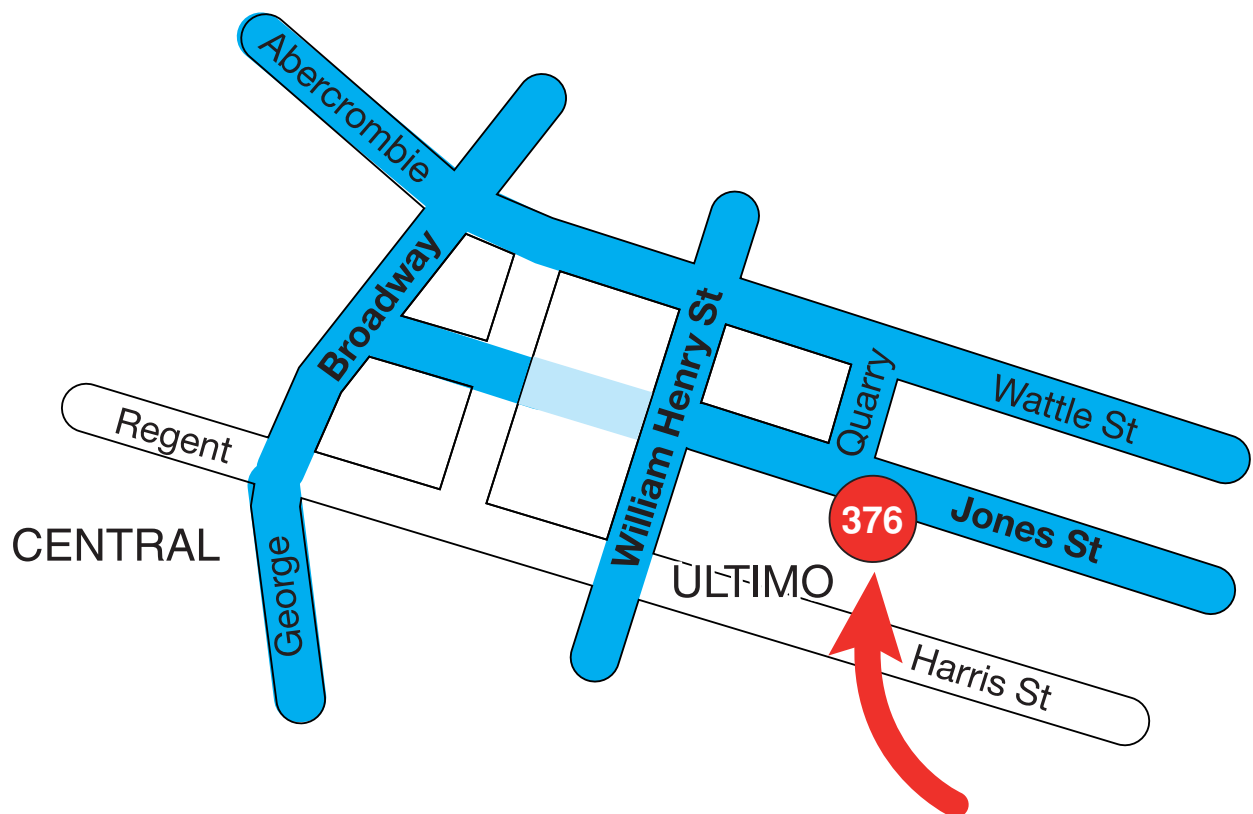

Now that we have moved, how do you find us?

You will find us at 376 Jones Street in Ultimo

If you are coming by public transport you can find Jones St off Broadway past Central Station. Allow about twenty minutes to walk from Central.

If you are coming by car/taxi you will need to find a different route, as Jones St has a 'pedestrians only' section between our office and Broadway. We recommend using Wattle St and turning right onto William Henry or Quarry Streets.

Bus 501 runs down Harris Street. Exhibition Centre light rail station is just minutes away.

Pareto Fundraising

376 Jones Street,
Ultimo NSW 2007.

T: +61 2 8823 5800

F: +61 2 9566 1217

W: www.paretofundraising.com